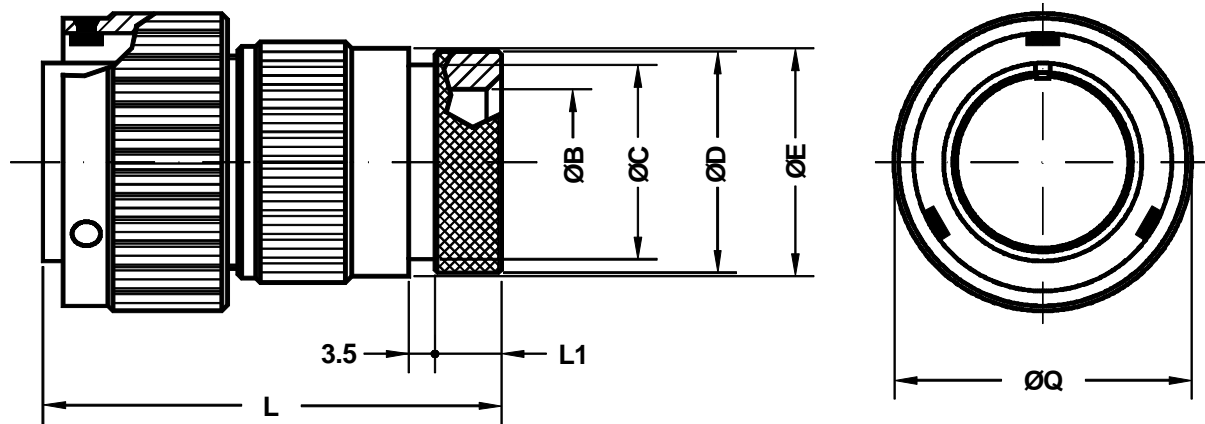

Conector aéreo recto
Straight plug

Ej./ Ex. : SCPB3106G20-27P

Dimensiones de conector Shell size	ØB min.	ØC ±0.1	ØD ±0.2	ØE ±0.2	L Max.	L1 Max.	ØQ ±0.2
10 SL	8.5	13.0	15.5	17.0	52.7	8.2	22.6
14 S	12.0	16.5	19.1	20.1	53.4	8.2	29.0
16 S	14.5	21.5	23.9	23.5	53.4	8.2	31.6
16	14.5	21.5	23.9	23.5	65.8	8.0	31.6
18	17.5	21.7	23.9	26.5	65.8	8.0	36.2
20	19.5	26.0	29.6	30.5	66.1	8.9	39.8
22	22.0	26.0	29.6	33.6	66.1	8.9	43.0
24	25.0	34.5	37.8	36.1	65.7	9.2	46.4
28	29.0	34.5	37.8	41.4	66.2	9.2	53.0
32	34.0	43.6	47.8	48.6	73.8	11.7	60.0
36	38.5	43.6	47.8	54.8	83.8	11.7	66.2
40	48.0	52.6	57.8	60.9	83.8	11.7	72.3

Conector aéreo recto.
Incluye zócalo estanco (grommet) y adaptador
para bota termorretractil.

Straight plug.
Includes wire sealing grommet and backshell
for heat shrink tubing.