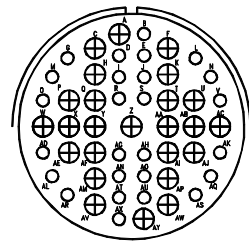

ARRANGEMENT 40-35
CONTACT SIZE 12
SERVICE RATING D

37 CONTACTOS
37 CONTACTS

ARRANGEMENT 22-A37
CONTACT SIZE 18
SERVICE RATING A

28-21
16
A

38 CONTACTOS
38 CONTACTS

40-A38
12
A

42 CONTACTOS
42 CONTACTS

ARRANGEMENT 32-59
CONTACT SIZE 2/8 , 40/16
SERVICE RATING A

44 CONTACTOS
44 CONTACTS

36-74
1/8 , 43/16
A

47 CONTACTOS
47 CONTACTS

ARRANGEMENT 36-7
CONTACT SIZE 7/12 , 40/16
SERVICE RATING A

36-8
1/12 , 46/16
A

40-9
1/8 , 22/12 , 24/16
A

40-47
1/8 , 22/12 , 24/16
A

48 CONTACTOS
48 CONTACTS

ARRANGEMENT 32-A48
CONTACT SIZE 16
SERVICE RATING I

36-10
16
A

51 CONTACTOS
51 CONTACTS

40-951
25/12 , 26/16
A

SIMBOLO DE LOS CONTACTOS
CONTACTLEGEND