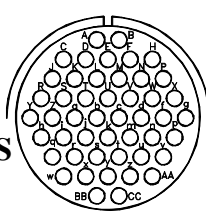

ARRANGEMENT 40-35
CONTACT SIZE 12
SERVICE RATING D

37 CONTACTOS
37 CONTACTS

ARRANGEMENT 22-A37
CONTACT SIZE 18
SERVICE RATING A

28-21
16
A

38 CONTACTOS
38 CONTACTS

40-A38
12
A

42 CONTACTOS
42 CONTACTS

ARRANGEMENT 32-59
CONTACT SIZE 2/8 , 40/16
SERVICE RATING A

44 CONTACTOS
44 CONTACTS

36-74
1/8 , 43/16
A

47 CONTACTOS
47 CONTACTS

ARRANGEMENT 36-7
CONTACT SIZE 7/12 , 40/16
SERVICE RATING A

36-8
1/12 , 46/16
A

40-9
1/8 , 22/12 , 24/16
A

40-47
1/8 , 22/12 , 24/16
A

48 CONTACTOS
48 CONTACTS

ARRANGEMENT 32-A48
CONTACT SIZE 16
SERVICE RATING I

36-10
16
A

51 CONTACTOS
51 CONTACTS

40-951
25/12 , 26/16
A

SIMBOLO DE LOS CONTACTOS
CONTACTLEGEND